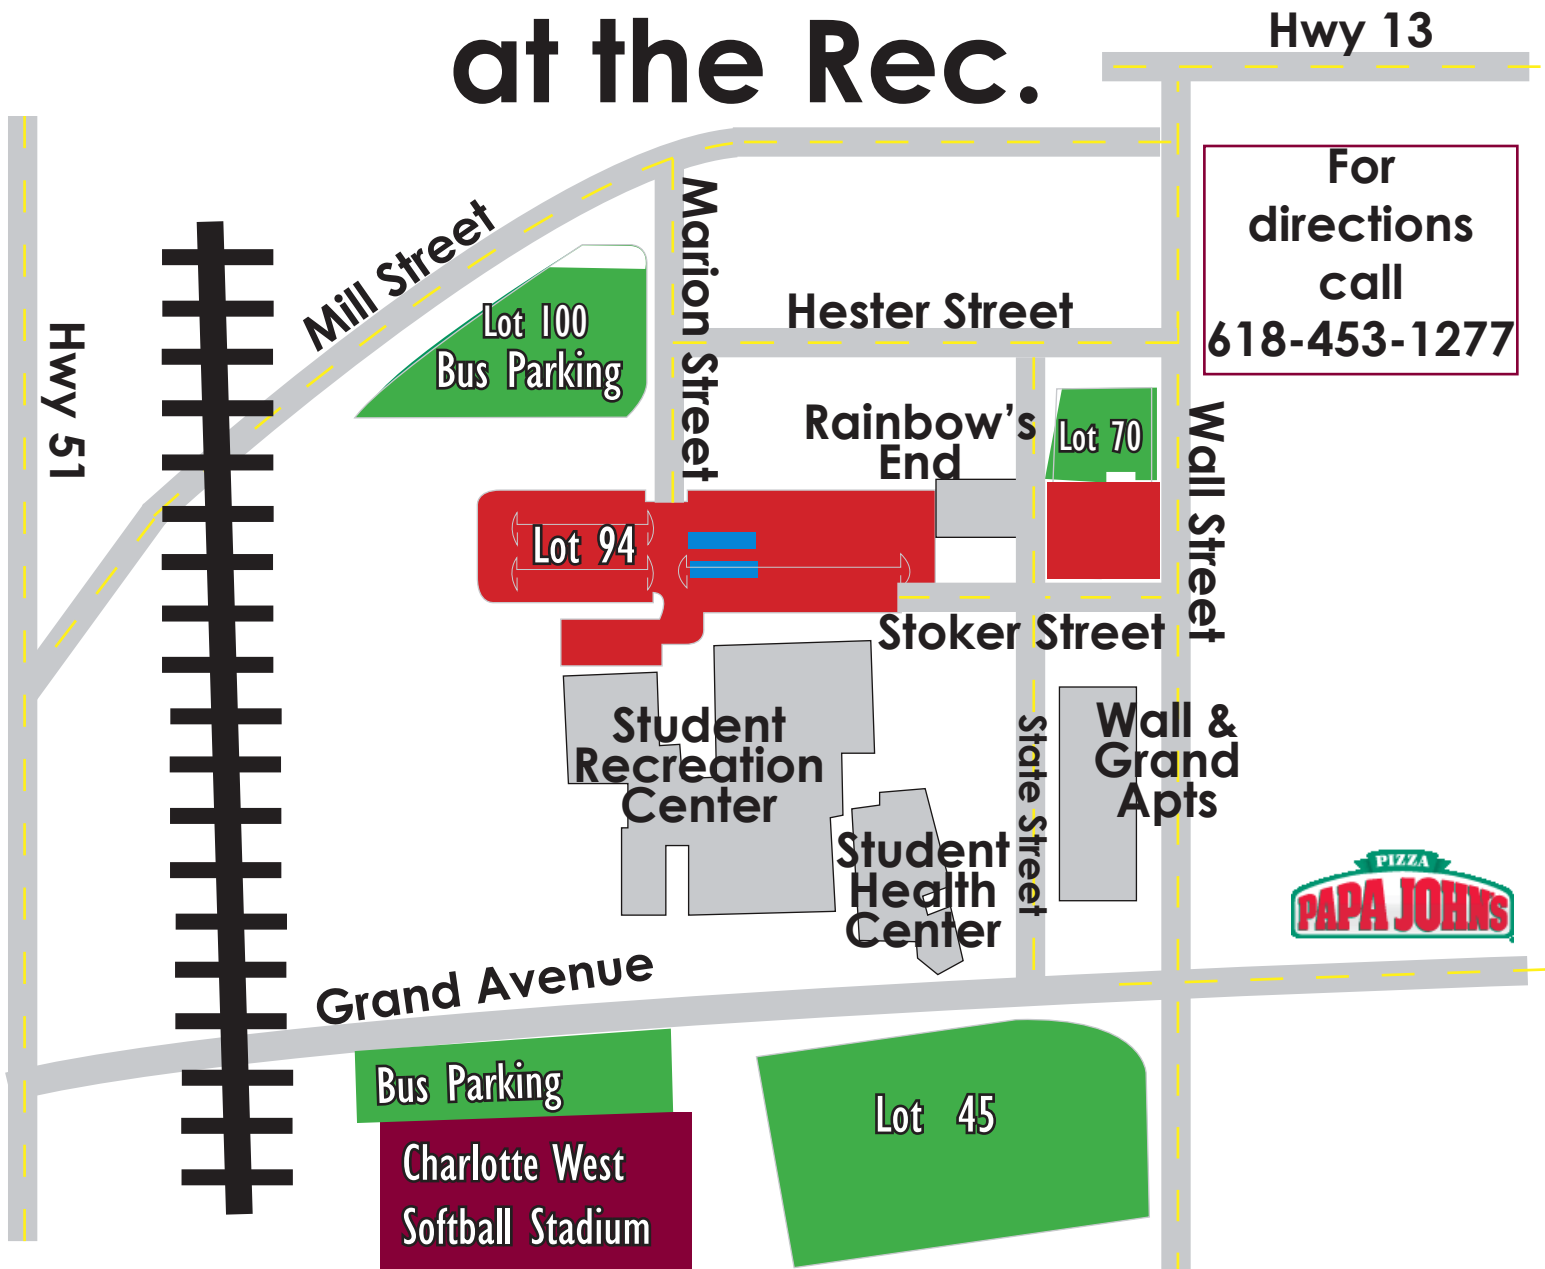

# Special Event Parking at the Rec.

- Please park in lots 45 and 100. Parking is also available in the back part of Lot 70 (shown in green above). You do not need a parking decal or need to park at the “Visitor Only” meters during the event.
- **If you park at the “Visitor Only” meters from 7am–4pm, Monday-Friday, you must pay the meter (shown above in blue).**
- Park in lots 45, 70, 94 and 100 after 4:00 pm, Monday-Friday and weekends.
- Be sure to read signage for assigned/restricted areas.
- Please DO NOT park in the spots for the Student Health Service patients.
- Please DO NOT park in the spots designated for SIU Service Vehicles.